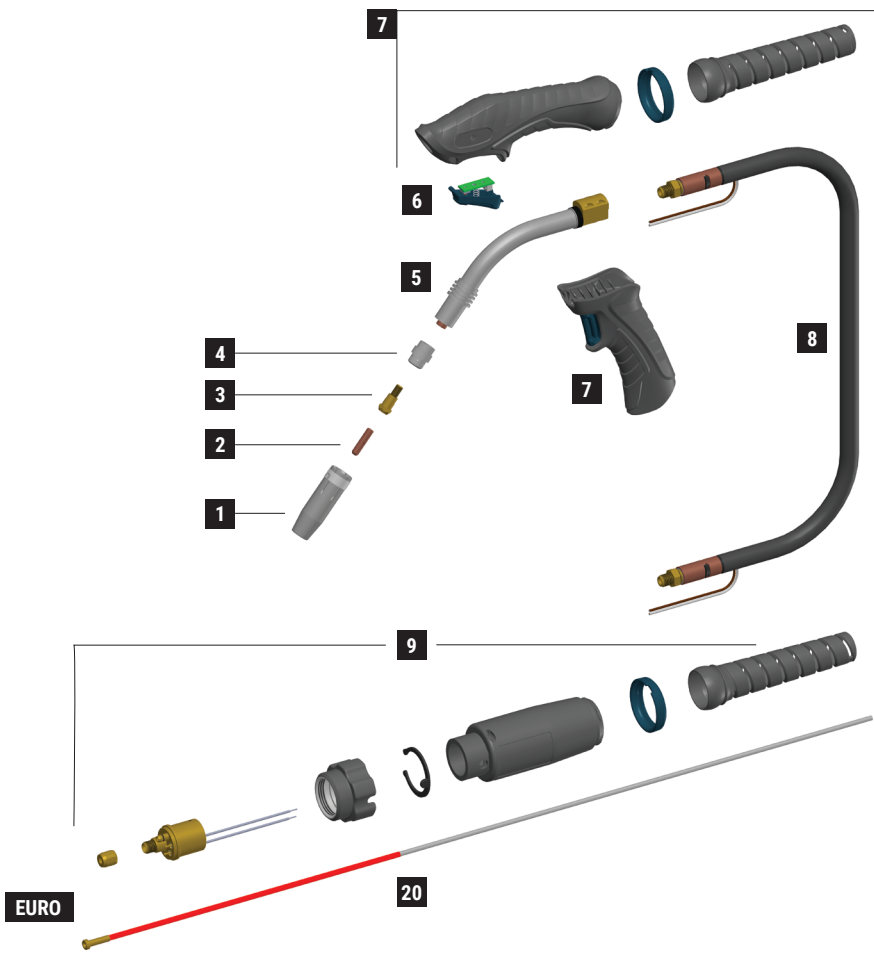

# ERGOPLUS 24

CE EN60974-7

CODE	↔			
MA4201-030	3 m	10'		1
MA4201-040	4 m	12'		1
MA4201-050	5 m	16.4'		1
			EURO	

CODE	↔			
MA4201X030	3 m	10'		25
MA4201X040	4 m	12'		25
MA4201X050	5 m	16.4'		25
			EURO	

TECHNICAL DATA		
<b>ERGOPLUS 24</b>		
	0,9 kg	1.98 lb
	113	
<b>V PEAK</b>		
	0,6 ÷ 1,2 mm	.30" - .045"
<b>X 60%</b>	250A CO2 - 220A Mix	

	CODE			Ø		↔		REF	
1	MC0300		nozzle	17 mm	21/32"	63,5 mm	2-1/2"	145.0062	10
1	MC0301		nozzle	12,5 mm	1/2"	63,5 mm	2-1/2"	145.0080	10
1	MC0302		nozzle	10 mm	13/32"	63,5 mm	2-1/2"	145.0128	10
1	MC0303		nozzle	17 mm	21/32"	68 mm	2-11/16"	145.0174	10
2	MD0008-06		M6 - Cu	0,6 mm	.023"	25 mm	31/32"	140.0008	20
2	MD0008-08		M6 - Cu	0,8 mm	.030"	25 mm	31/32"	140.0059	20
2	MD0008-09		M6 - Cu	0,9 mm	.035"	25 mm	31/32"	140.0177	20
2	MD0008-10		M6 - Cu	1,0 mm	.040"	25 mm	31/32"	140.0253	20
2	MD0008-12		M6 - Cu	1,2 mm	.045"	25 mm	31/32"	140.0387	20
3	MD0138-00		M6 - brass			26 mm	1" 1/32	142.0003	20
4	ME0084		plastic			20 mm	25/32"	012.0183	10
4	ME0086		silicon			20 mm	25/32"	-	10
4	ME0484		plastic compound high tech			20 mm	25/32"	-	10
4	ME0584		ceramic			20 mm	25/32"	-	10
20	GM0510		red steel liner	1,0 ÷ 1,2 mm	.040" ÷ .045"	3 m	10'	124.0026	1
20	GM0511		red steel liner	1,0 ÷ 1,2 mm	.040" ÷ .045"	4 m	12'	124.0031	1
20	GM0512		red steel liner	1,0 ÷ 1,2 mm	.040" ÷ .045"	5 m	16.4'	124.0035	1

	CODE			
5	MF1516		Ergoplus 24 torch head	1
6	MT0563		trigger kit	1
7	MT0562		handle kit	1
7	MT0566		pistol grip	1
8	MH0817-030		coaxial cable - 3 m / 10'	1
8	MH0817-040		coaxial cable - 4 m / 12'	1

	CODE			
8	MH0817-050		coaxial cable - 5 m / 16.4'	1
9	AR0070		EURO connector - air	1
9	BW0020		metal EURO nut	10
9	FA0026		liner nut M10x1	10
9	MT0565		Back box kit EURO	1